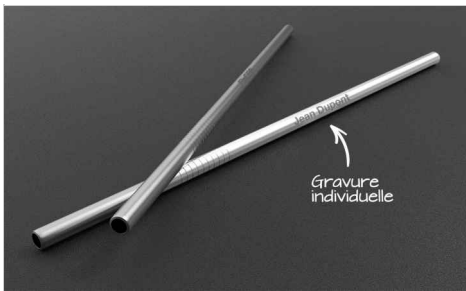

Straight

The Straight reusable metal straw has a dedicated branding area that can be Laser Engraved with your logo in super-precise detail. Each straw is attached to a cardboard backing for easy distribution at your next Conference or Event, and it also comes with a handy straw cleaner too.

Straight

Couleurs	
Délai	6 jours ouvrés
Marquage	<div><div>LASER ENGRAVING </div><div>GRAVURE INDIVIDUELLE </div></div>
Zone d'impression	<p>Gravure laser</p> <p>Zone de côté: 85mm X 4.5mm</p> 
Dimensions et poids	<p>Longueur: 214mm (8.43 Pouces)</p> <p>Diamètre: 6mm (0.24 Pouces)</p> <p>Poids: 11.6 Grammes (0.41 Onces)</p>