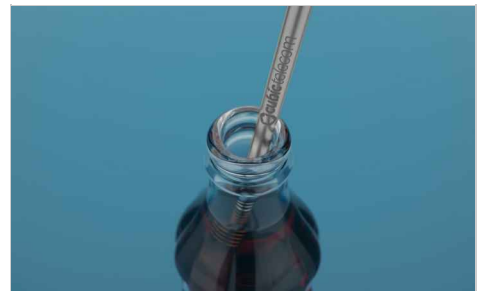

Straight

The Straight reusable metal straw has a dedicated branding area that can be Laser Engraved with your logo in super-precise detail. Each straw is attached to a cardboard backing for easy distribution at your next Conference or Event, and it also comes with a handy straw cleaner too.

Straight

Couleurs	
Délai	6 jours ouvrés
Marquage	<div><div>LASER ENGRAVING </div><div>GRAVURE INDIVIDUELLE </div></div>
Zone d'impression	<p>Gravure laser</p> <p>Zone de côté: 85mm X 4.5mm</p> 
Dimensions et poids	<p>Longueur: 214mm (8.43 Pouces)</p> <p>Diamètre: 6mm (0.24 Pouces)</p> <p>Poids: 11.6 Grammes (0.41 Onces)</p>