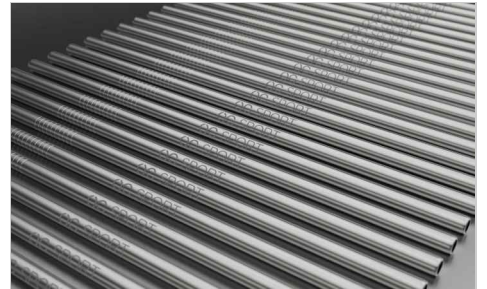

Straight

The Straight reusable metal straw has a dedicated branding area that can be Laser Engraved with your logo in super-precise detail. Each straw is attached to a cardboard backing for easy distribution at your next Conference or Event, and it also comes with a handy straw cleaner too.

Straight

Couleurs	
Délai	6 jours ouvrés
Marquage	<div><div>LASER ENGRAVING </div><div>GRAVURE INDIVIDUELLE </div></div>
Zone d'impression	<p>Gravure laser</p> <p>Zone de côté: 85mm X 4.5mm</p> 
Dimensions et poids	<p>Longueur: 214mm (8.43 Pouces)</p> <p>Diamètre: 6mm (0.24 Pouces)</p> <p>Poids: 11.6 Grammes (0.41 Onces)</p>