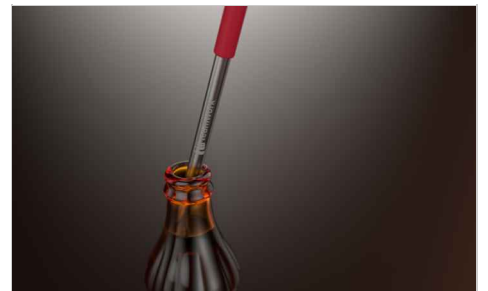

# Funky

The Funky reusable metal straw features a soft-touch silicone drinking tip and a metallic branding area, ready to be Laser Engraved with your logo, slogan or website address. Each straw is securely packaged to a cardboard backing which also includes a straw cleaner. A fun model that's an extremely popular giveaway item at Events and Trade Shows.

Couleurs

Délai

6 jours ouvrés

Marquage

Zone d'impression

**Gravure laser**

Zone de côté: 85mm X 16mm

Dimensions et poids